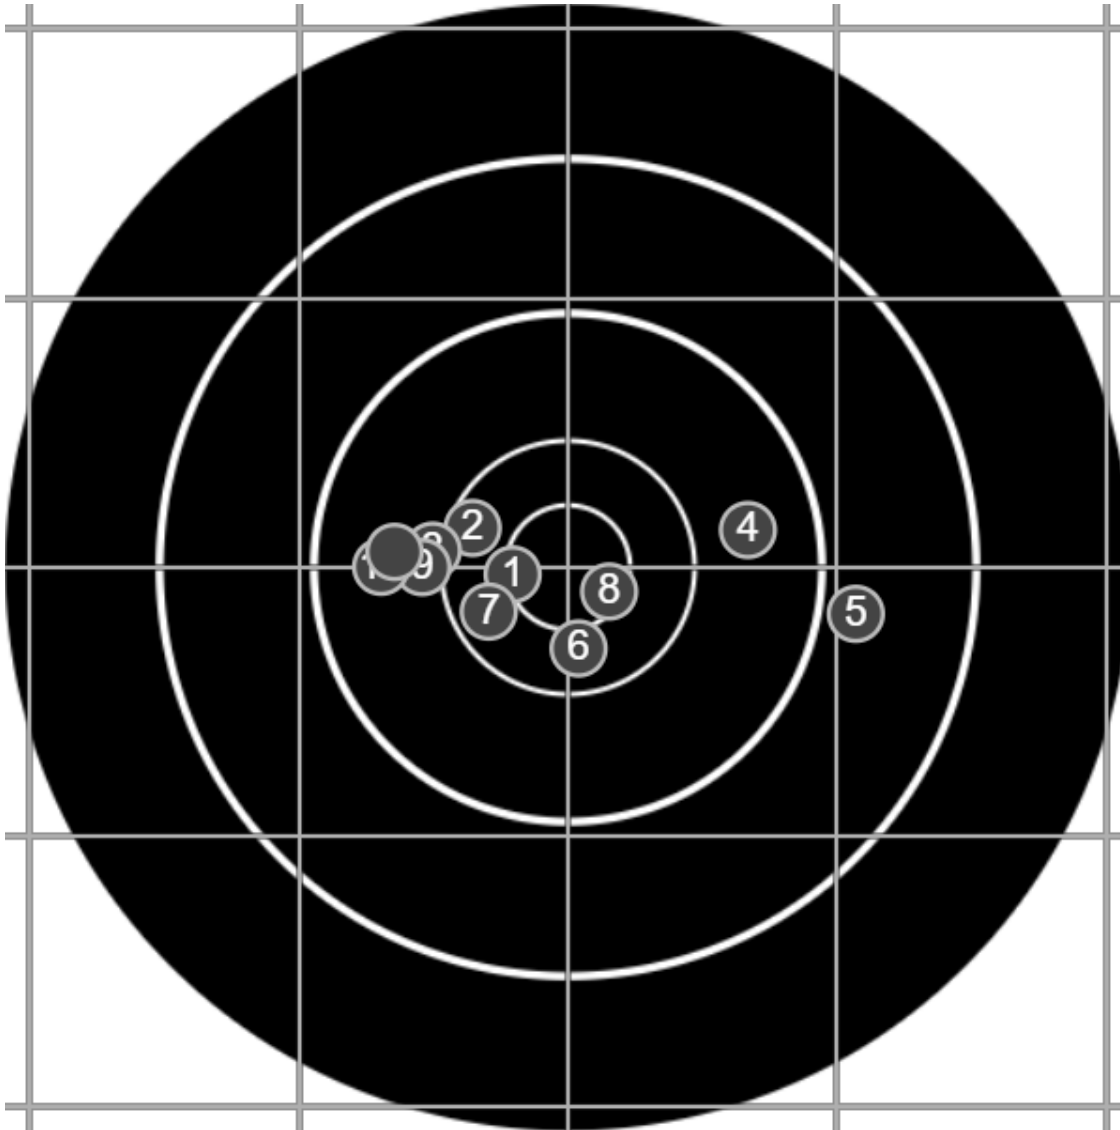

#	fps	score
10	1613	X
9	1616	6
8	1604	6
7	1608	X
6	1610	X
5	1616	X
4	1605	X
3	1621	6
2	1619	5
1	1612	5
S2	1623	(5)
S1	1620	(5)

SILVER MOUNTAIN TARGETS
Made in Canada

true
7/12/2025
2:58:45 PM

BRC Series Shoot
Series 1
800yd

BRC T4 [-76]
AU-LR

Group: 471.3 mm
(469.0w x 118.9h)

(F)
Shooter
Colin Howell[m10]

54.2

FINAL
v: 1628, sd: 11.3

#	fps	score
	1622	5
10	1634	5
9	1619	5
8	1621	X
7	1618	6
6	1623	6
5	1639	4
4	1645	5
3	1629	5
2	1644	6
1	1610	X